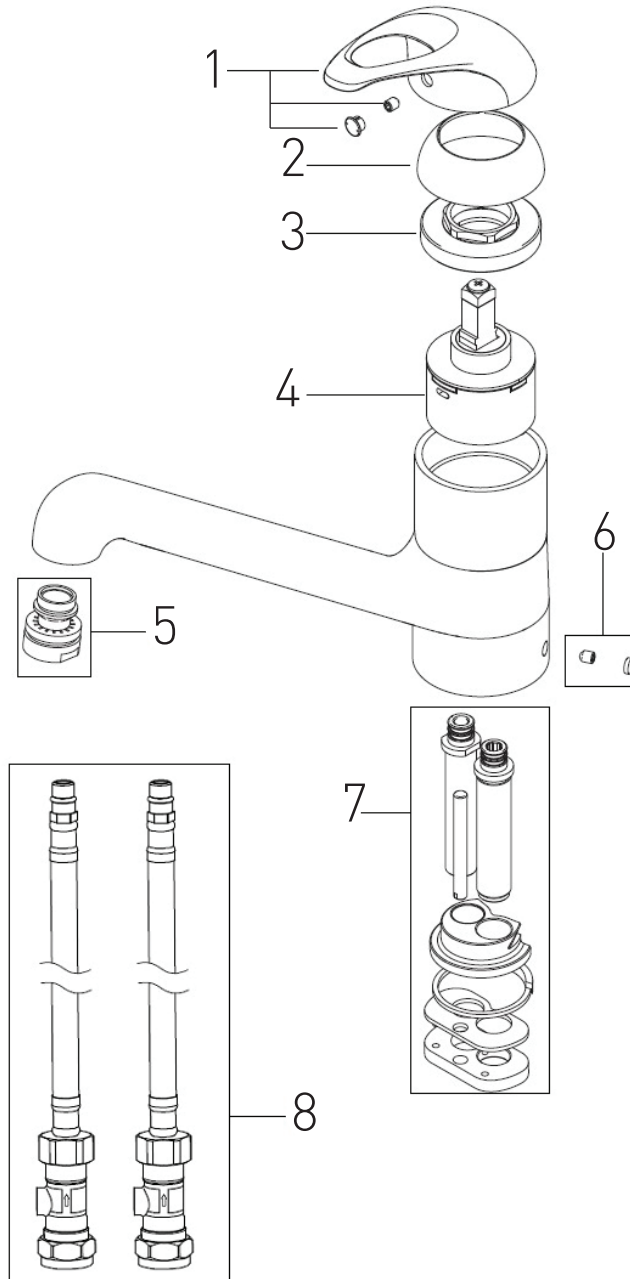

Product Code: J SNK EF C

Revision: D2

1	Handle Assembly
2	Shroud
3	Cartridge Retaining Nut
4	Cartridge
5	Anti-splash Assembly
6	Grub Screw
7	EasyFit Base
8	Flexible Hose with Isolation Valve